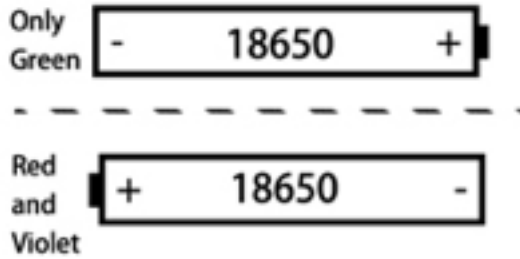

Model 920 Laser Pointer Manual

Technical Specs

Name	920 Laser Pointer		
Size	15.5*3 cm		
Laser Type	Direct Diode		
Wavelength	405nm violet	532nm green	650nm red
Beam Divergence	3.6mRad	2.4mRad	1.2mRad
Beam Diameter	4mm At Aperture	1.5mm At Aperture	4mm At Aperture
	<20mm at 10 meters	<13mm at 10 meters	<8mm at 10 meters
Laser Body	Aircraft-Grade Aluminum		
Laser Finish	Black		
Modes	On/Off		