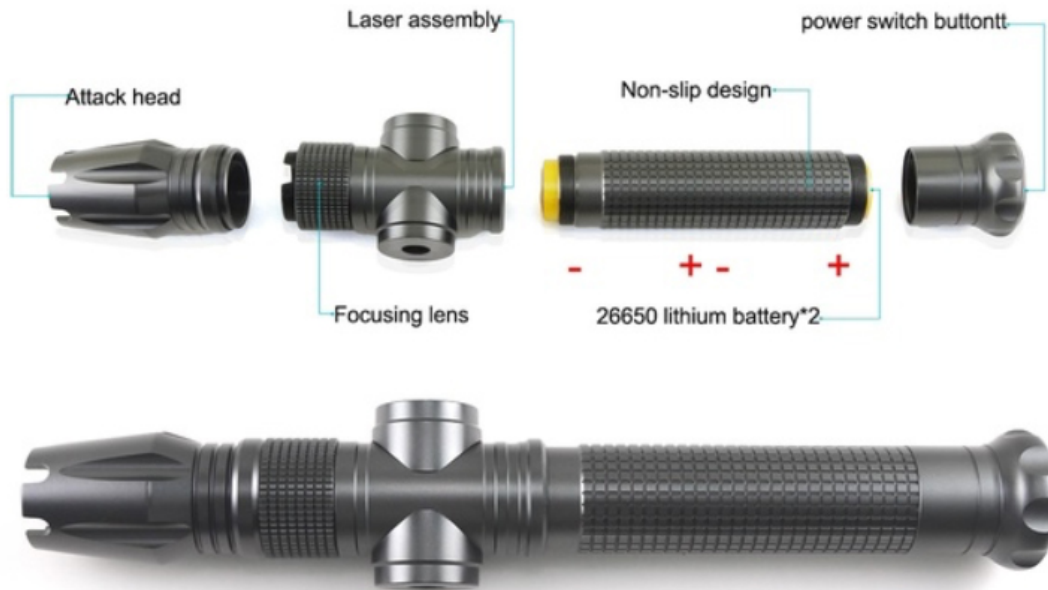

# Heavy Duty Cross Style Laser Pointer Manual

## Technical Specs

Name	Heavy Duty Cross Style Laser Pointer	
Size	31*4*4 cm	
Laser Type	Direct Diode	
Wavelength	450nm blue	520nm green
Output Power	3000mw	1000mw
Beam Divergence	3.6mRad	3.6mRad
Beam Diameter At Aperture	4mm At Aperture	4mm At Aperture
	<20mm at 10 meters	<20mm at 10 meters
Laser Body	Aircraft-Grade Aluminum	
Laser Finish	Black	

Modes	Multiple Modes: weak, strong, sos
Power Supply	2*ICR26650 Lithium-Ion Rechargeable Battery (NOT include)
Working Voltage	3.7V
Weight	0.5kg

**Important things:**

1. Must use safety goggles.
2. Don't light up over 2 minutes each time, totally cool down before you use it again, if or, it may be damaged by overheated.
3. Keep away from children, don't direct to eyes. User is responsible for any improper using way.